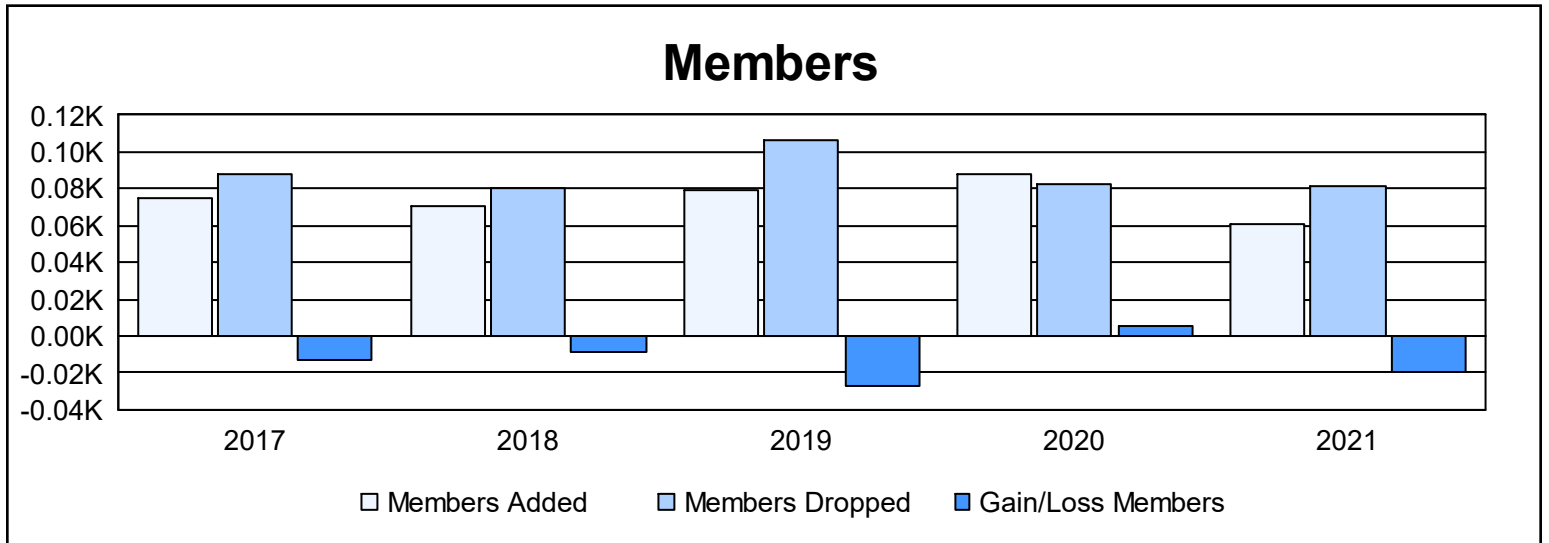

Year	New Clubs	Dropped Clubs	Gain/ Loss Clubs	New Members	Charter Members	Reinstate Members	Transfer Members	Total Member Added	Total Members Dropped	Gain/ Loss Members
2016-2017	0	0	0	73	0	1	1	75	88	-13
2017-2018	0	0	0	66	0	2	3	71	80	-9
2018-2019	0	1	-1	75	0	1	3	79	106	-27
2019-2020	1	0	1	57	24	0	7	88	83	5
2020-2021	0	1	-1	58	0	1	2	61	81	-20
<b>Average</b>	<b>0</b>	<b>0</b>	<b>0</b>	<b>66</b>	<b>5</b>	<b>1</b>	<b>3</b>	<b>75</b>	<b>88</b>	<b>-13</b>

### Membership Composition June 2021 Cumulative