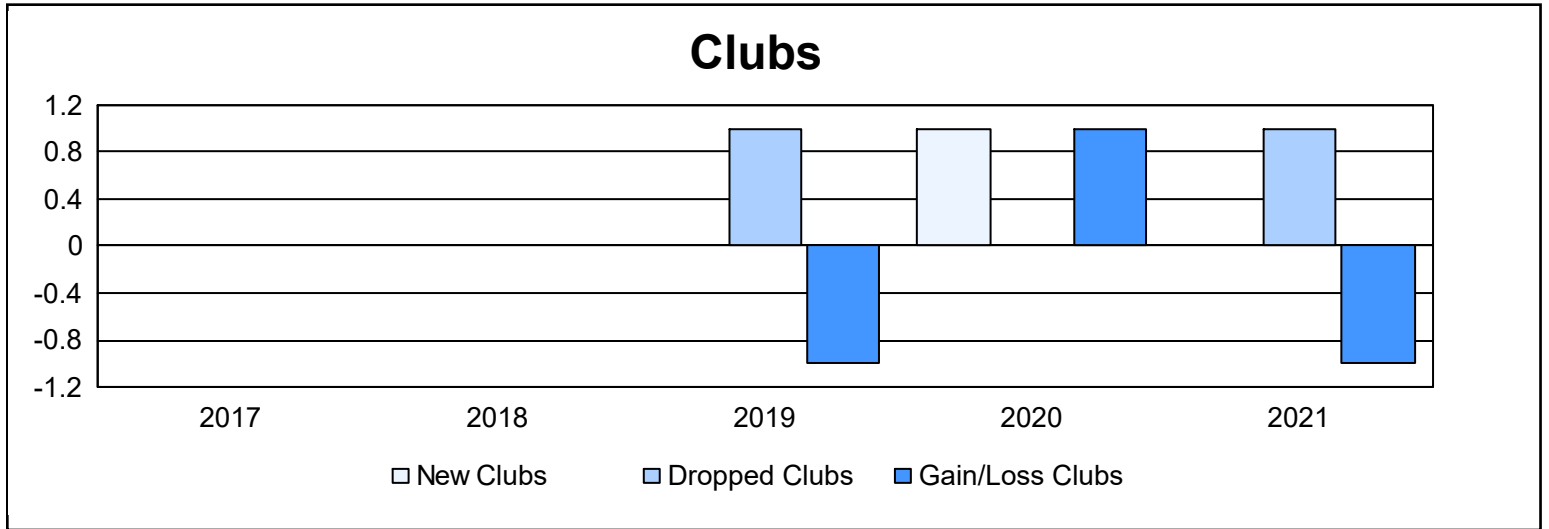

Year	New Clubs	Dropped Clubs	Gain/ Loss Clubs	New Members	Charter Members	Reinstate Members	Transfer Members	Total Member Added	Total Members Dropped	Gain/ Loss Members
2016-2017	0	0	0	73	0	1	1	75	88	-13
2017-2018	0	0	0	66	0	2	3	71	80	-9
2018-2019	0	1	-1	75	0	1	3	79	106	-27
2019-2020	1	0	1	57	24	0	7	88	83	5
2020-2021	0	1	-1	58	0	1	2	61	81	-20
<b>Average</b>	<b>0</b>	<b>0</b>	<b>0</b>	<b>66</b>	<b>5</b>	<b>1</b>	<b>3</b>	<b>75</b>	<b>88</b>	<b>-13</b>

### Membership Composition June 2021 Cumulative